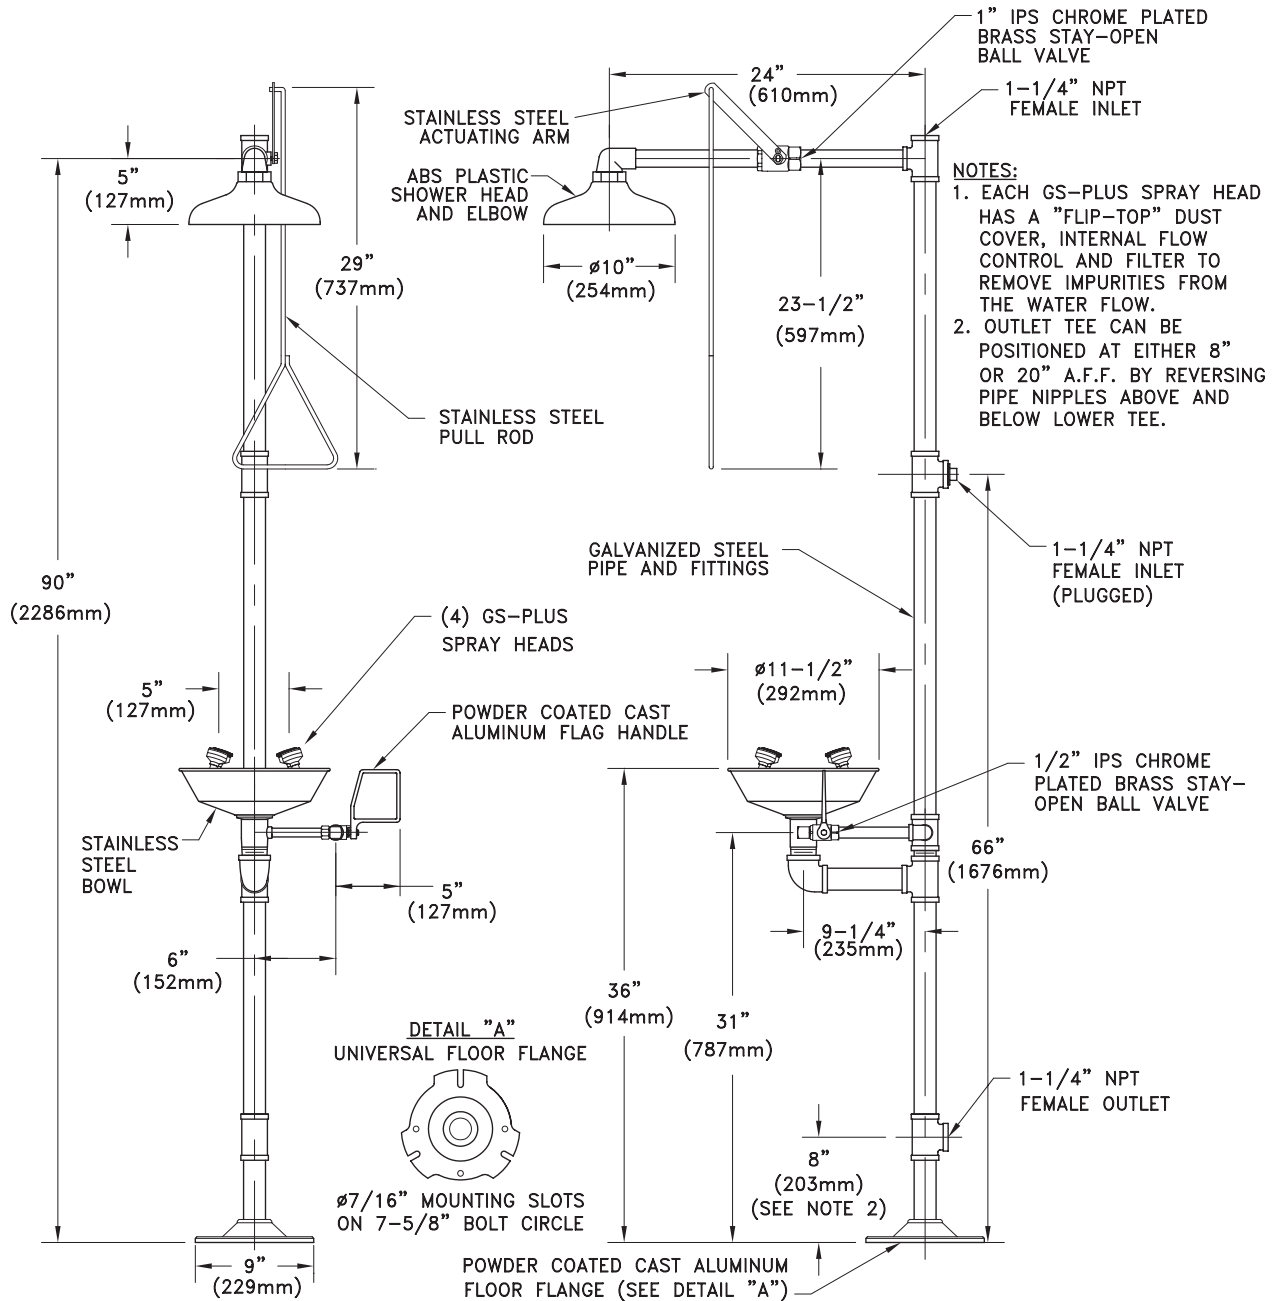

**SHOWER HEAD:** 10" diameter orange ABS plastic.

**SHOWER VALVE:** 1" IPS chrome plated brass stay-open ball valve. Valve is US-made with chrome plated brass ball and Teflon® seals. Furnished with stainless steel actuating arm and 29" stainless steel pull rod.

**EYE/FACE WASH VALVE:** 1/2" IPS chrome plated brass stay-open ball valve. Valve is US-made with chrome plated brass ball and Teflon® seals.

**PIPE AND FITTINGS:** Schedule 40 galvanized steel. Furnished with orange polyethylene covers for vertical piping for high visibility and corrosion resistance.

**SUPPLY:** 1 1/4" NPT female top or side inlet.

**WASTE:** 1 1/4" NPT female outlet. Outlet can be positioned at either 8" or 20" above finished floor by reversing lower pipe nipples.

**SIGN:** Furnished with ANSI-compliant identification sign.

□ **G1909** Safety Station with WideArea™ Eye/Face Wash, Stainless Steel Bowl

□ **G1909P** Safety Station with WideArea™ Eye/Face Wash, Plastic Bowl

THIS SPACE FOR ARCHITECT/ENGINEER APPROVAL

Due to continuing product improvement, the information contained in this document is subject to change without notice. All dimensions are  $\pm 1/4"$  (6mm). rev. 1211