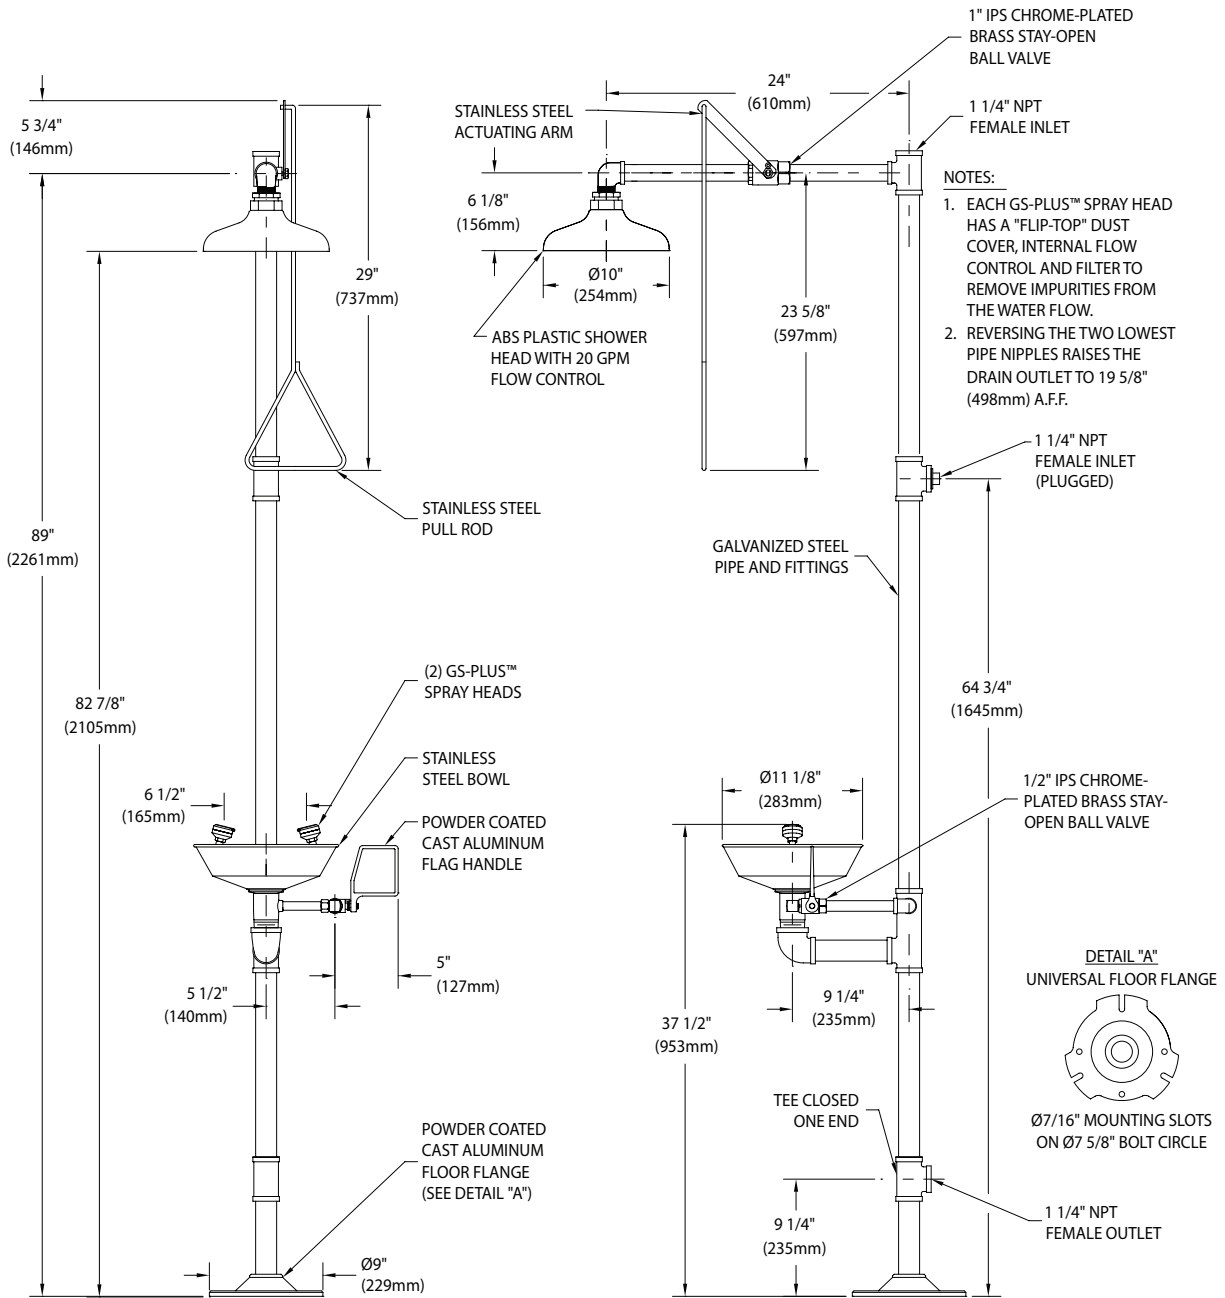

Shower Head: 10" diameter orange ABS plastic with 20 GPM flow control.

Shower Valve: 1" IPS chrome plated brass stay-open ball valve. Valve is US-made with chrome plated brass ball and PTFE seals. Furnished with stainless steel actuating arm and 29" stainless steel pull rod.

Eyewash Valve: 1/2" IPS chrome plated brass stay-open ball valve. Valve is US-made with chrome plated brass ball and PTFE seals.

Pipe and Fittings: Schedule 40 galvanized steel. Furnished with orange polyethylene pipe covers for high visibility and corrosion resistance.

Supply: 1-1/4" NPT female top or side inlet.

Waste: 1-1/4" NPT female outlet. Outlet can be positioned at either 9-1/4" or 19-5/8" above finished floor by reversing lower pipe nipples.

Sign: ANSI-compliant identification sign.

G1902 Safety Station with Eyewash, Stainless Steel Bowl

Rev. 052319

THIS SPACE FOR ARCHITECT/ENGINEER APPROVAL

Due to continuing product improvement, the information contained in this document is subject to change without notice. All dimensions are ± 1/4" (6mm). rev. 052819