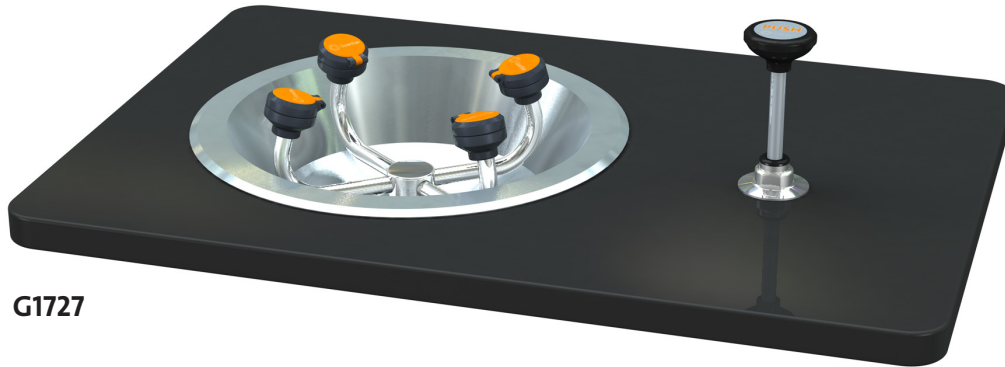

- G1727** WideArea™ Eye/Face Wash, Recess Deck Mounted, Push-Down Valve
- G1730** WideArea™ Eye/Face Wash, Recess Deck Mounted, Ball Valve with Flag Handle

G1727

G1730

APPLICATION: WideArea™ eye/face wash for recessed mounting in countertop. Four GS-Plus™ spray-type outlet heads deliver a flood of water over a wide area of coverage for complete rinsing of eyes and face.

SPRAY HEAD ASSEMBLY: Four GS-Plus™ spray heads. Each head has a “flip top” dust cover, internal flow control and filter to remove impurities from the water flow.

VALVE: 1/2" IPS brass stay-open ball valve. G1727 has valve mounted below counter and activated by push-down knob. G1730 has valve mounted above counter and activated by flag handle.

BOWL: 13" diameter flanged stainless steel bowl for recessed mounting in countertop. Furnished with all hardware necessary for installation in counter.

VALVE SUPPLY: 1/2" NPT male inlet.

WASTE: 1 1/4" NPT female outlet.

SIGN: ANSI-compliant identification sign.

QUALITY ASSURANCE: Unit is completely assembled and water tested prior to shipment.

Available Options

- DC** Stainless steel dust cover for each spray head.
- T** Chrome plated brass tailpiece and trap with 1 1/2" IPS waste connection.
- TP** 1 1/2" OD chrome plated brass tailpiece.
- TMV** G3600 thermostatic mixing valve precisely blends hot and cold water to deliver warm (tepid) water as required by ANSI Z358.1-2009. Refer to “Tempering Units” section for complete technical and product selection information.