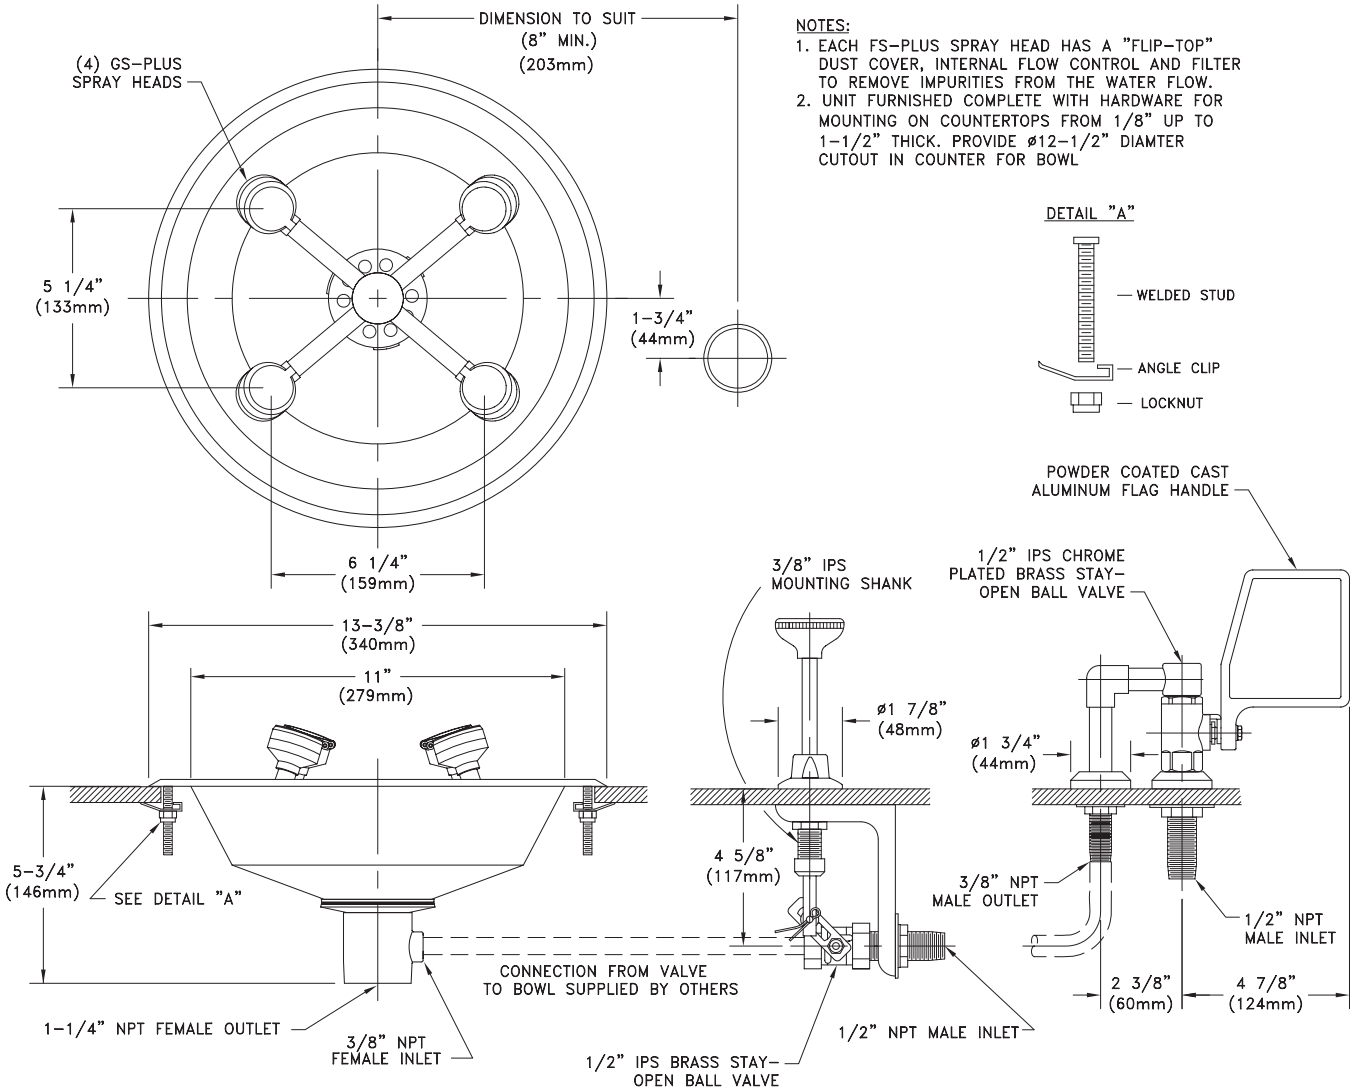

BOWL: 13" diameter flanged stainless steel bowl for recessed mounting in countertop. Furnished with all hardware necessary for installation in counter.

VALVE SUPPLY: 1/2" NPT male inlet.

WASTE: 1 1/4" NPT female outlet.

SIGN: ANSI-compliant identification sign.

QUALITY ASSURANCE: Unit is completely assembled and water tested prior to shipment.

Available Options

- DC** Stainless steel dust cover for each spray head.
- T** Chrome plated brass tailpiece and trap with 1 1/2" IPS waste connection.
- TP** 1 1/2" OD chrome plated brass tailpiece.
- TMV** G3600 thermostatic mixing valve precisely blends hot and cold water to deliver warm (tepid) water as required by ANSI Z358.1-2009. Refer to “Tempering Units” section for complete technical and product selection information.

- **G1727** WideArea™ Eye/Face Wash, Recess Deck Mounted, Push-Down Valve
- **G1730** WideArea™ Eye/Face Wash, Recess Deck Mounted, Ball Valve with Flag Handle

G1727
Provide 3/4" diameter hole in countertop

G1730
Provide 3/4" and 7/8" diameter holes in countertop

THIS SPACE FOR ARCHITECT/ENGINEER APPROVAL

Due to continuing product improvement, the information contained in this document is subject to change without notice. All dimensions are $\pm 1/4$ " (6mm). rev. 0112