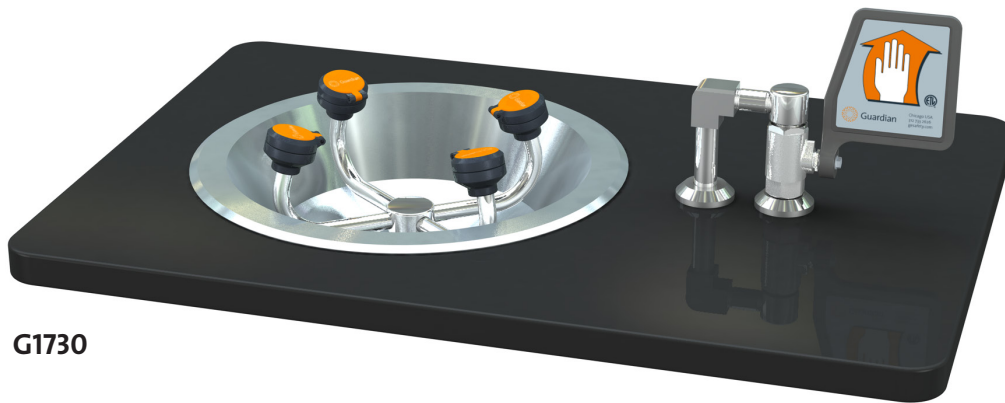

- G1727** WideArea™ Eye/Face Wash, Recess Deck Mounted, Push-Down Valve
- G1730** WideArea™ Eye/Face Wash, Recess Deck Mounted, Ball Valve with Flag Handle

G1727

G1730

APPLICATION: WideArea™ eye/face wash for recessed mounting in countertop. Four GS-Plus™ spray-type outlet heads deliver a flood of water over a wide area of coverage for complete rinsing of eyes and face.

SPRAY HEAD ASSEMBLY: Four GS-Plus™ spray heads. Each head has a “flip top” dust cover, internal flow control and filter to remove impurities from the water flow.

VALVE: 1/2" IPS brass stay-open ball valve. G1727 has valve mounted below counter and activated by push-down knob. G1730 has valve mounted above counter and activated by flag handle.

BOWL: 13" diameter flanged stainless steel bowl for recessed mounting in countertop. Furnished with all hardware necessary for installation in counter.

VALVE SUPPLY: 1/2" NPT male inlet.

WASTE: 1 1/4" NPT female outlet.

SIGN: ANSI-compliant identification sign.

QUALITY ASSURANCE: Unit is completely assembled and water tested prior to shipment.

Available Options

- DC** Stainless steel dust cover for each spray head.
- T** Chrome plated brass tailpiece and trap with 1 1/2" IPS waste connection.
- TP** 1 1/2" OD chrome plated brass tailpiece.
- TMV** G3600 thermostatic mixing valve precisely blends hot and cold water to deliver warm (tepid) water as required by ANSI Z358.1-2009. Refer to “Tempering Units” section for complete technical and product selection information.