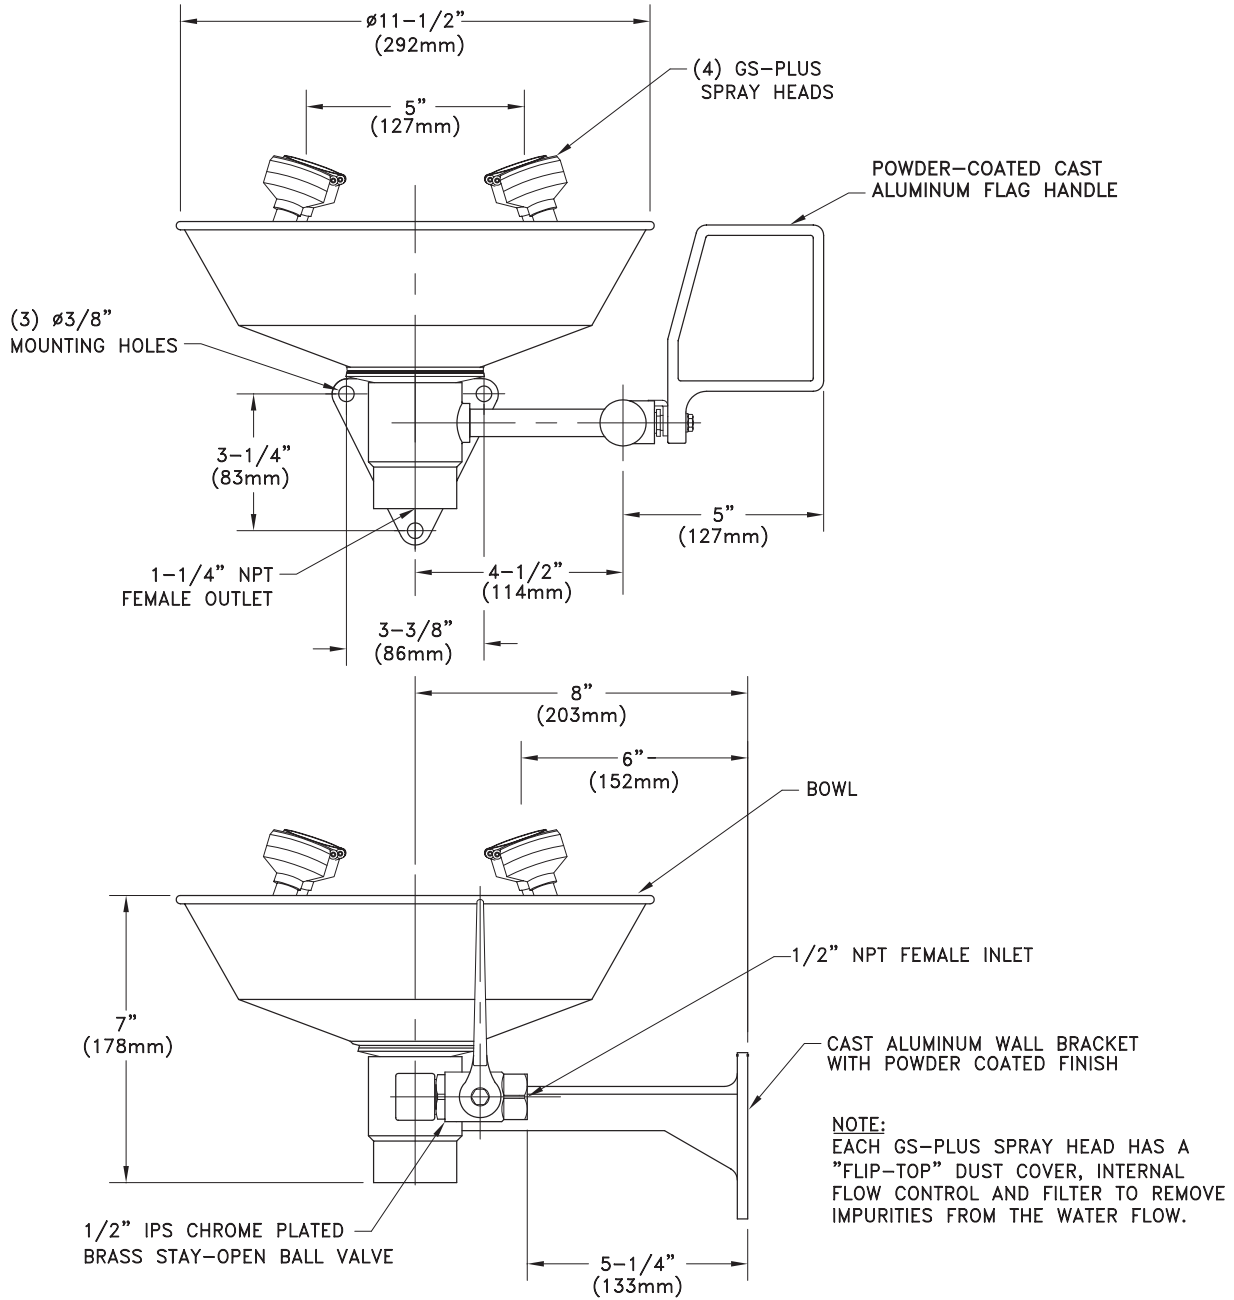

- G1724** WideArea™ Eye/Face Wash, Wall Mounted, Stainless Steel Bowl
- G1724P** WideArea™ Eye/Face Wash, Wall Mounted, Plastic Bowl

APPLICATION: WideArea™ eye/face wash for wall mounting. Four GS-Plus™ spray-type outlet heads deliver a flood of water over a wide area of coverage for complete rinsing of eyes and face.

BOWL: 11 1/2" diameter. Bowl is stainless steel (G1724) or orange ABS plastic (G1724P).

MOUNTING: Heavy duty cast aluminum wall bracket with corrosion resistant powder coated finish.

SUPPLY: 1/2" NPT female inlet.

WASTE: 1 1/4" NPT female outlet.

SIGN: ANSI-compliant identification sign.

QUALITY ASSURANCE: Unit is completely assembled and water tested prior to shipment.

Available Options

- DC** Stainless steel dust cover for each spray head.
- HS** Auxiliary hand-held drench hose for rinsing eyes, face or body.
- SC** Self-closing ball valve. *Note: Eye/face washes with self-closing valves do not comply with ANSI Z358.1-2009.*
- GRN** Green ABS plastic bowl.
- YEL** Yellow ABS plastic bowl.
- T** Chrome plated brass tailpiece and trap with 1 1/2" IPS waste connection.
- TP** 1 1/2" OD Chrome plated brass tailpiece.
- TMV** G3600 thermostatic mixing valve precisely blends hot and cold water to deliver warm (tepid) water as required by ANSI Z358.1-2009. Refer to “Tempering Units” section for complete technical and product selection information.

□ **G1724** WideArea™ Eye/Face Wash, Wall Mounted, Stainless Steel Bowl

□ **G1724P** WideArea™ Eye/Face Wash, Wall Mounted, Plastic Bowl

THIS SPACE FOR ARCHITECT/ENGINEER APPROVAL

Due to continuing product improvement, the information contained in this document is subject to change without notice. All dimensions are $\pm 1/4"$ (6mm). rev. 0112