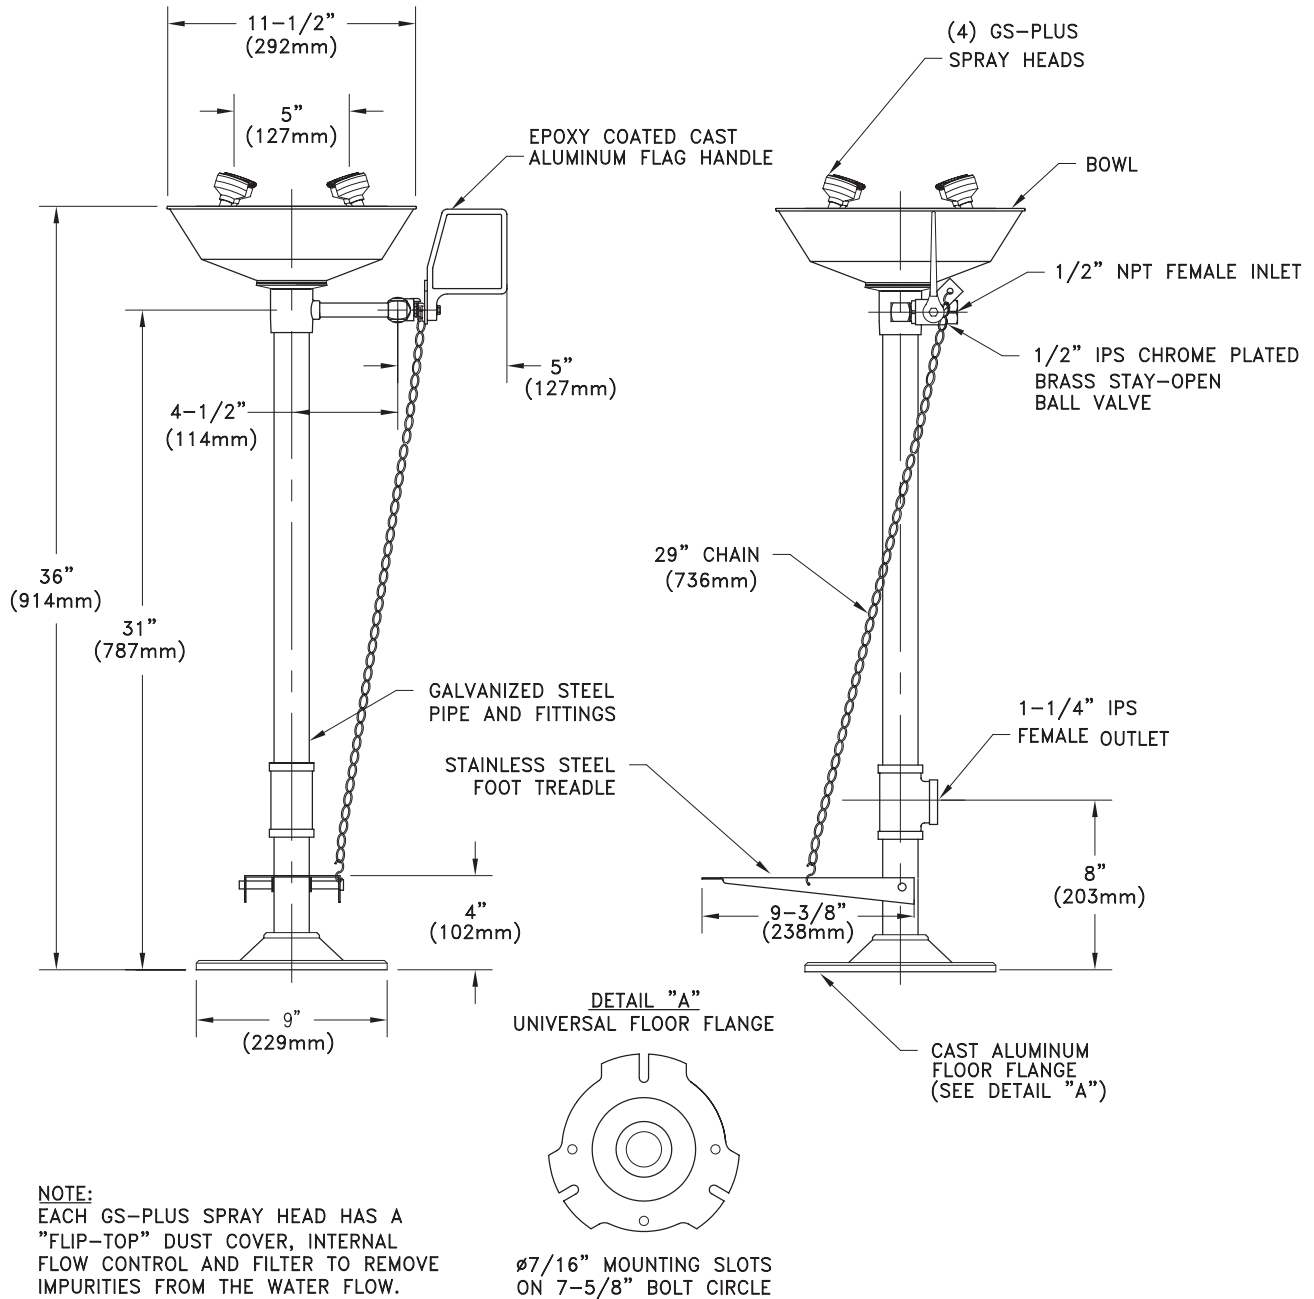

- **G1704HFC** WideArea™ Eye/Face Wash, Pedestal Mounted, Hand and Foot Control, Stainless Steel Bowl
- **G1704P-HFC** WideArea™ Eye/Face Wash, Pedestal Mounted, Hand and Foot Control, Plastic Bowl

THIS SPACE FOR ARCHITECT/ENGINEER APPROVAL

Due to continuing product improvement, the information contained in this document is subject to change without notice. All dimensions are ± 1/4" (6mm). rev. 0112

Sign Included