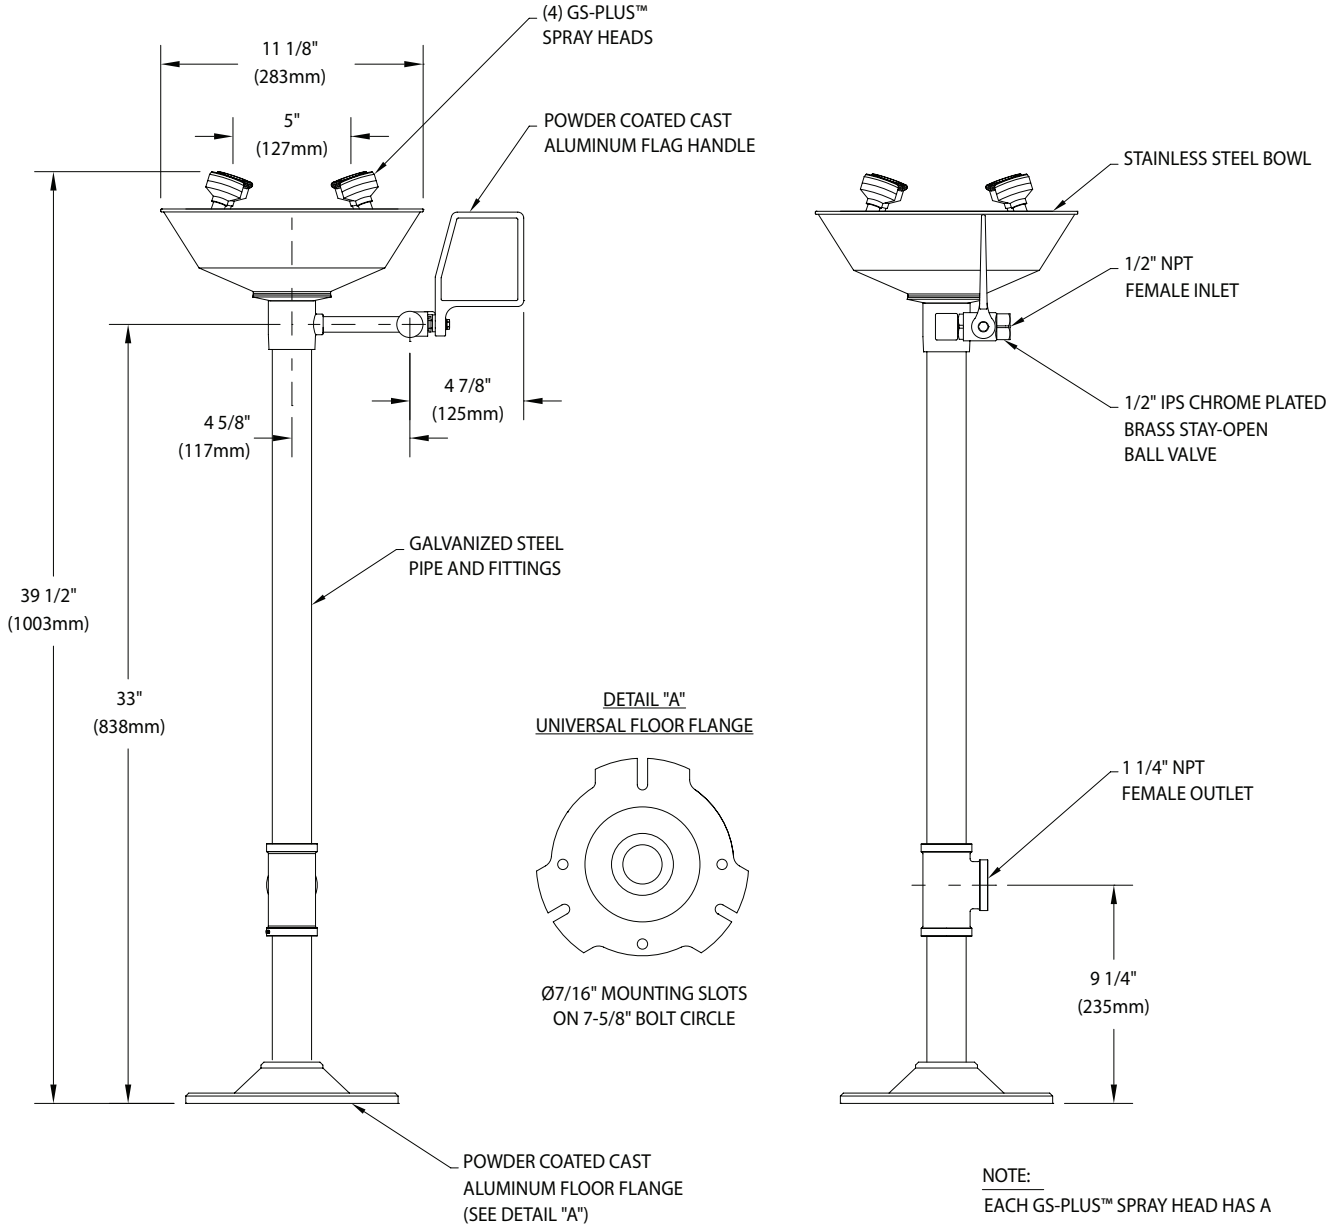

Spray Head Assembly: Four GS-Plus™ spray heads. Each head has a “flip top” dust cover, internal flow control and filter to remove impurities from the water flow.

Valve: 1/2" IPS chrome plated brass stay-open ball valve. Valve is US-made with chrome plated brass ball and PTFE seals.

Bowl: 11-1/8" diameter stainless steel (G1704) or 11-3/4" diameter orange ABS plastic (G1704P).

Pipe and Fittings: Schedule 40 galvanized steel. Furnished with orange polyethylene pipe covers for high visibility and corrosion resistance.

Supply: 1/2" NPT female inlet.

Waste: 1-1/4" NPT female outlet.

Sign: ANSI-compliant identification sign.

Quality Assurance: Valve, bowl and spray head assembly is factory assembled and water tested prior to shipment.

- **G1704** WideArea™ Eye/Face Wash, Pedestal Mounted, Stainless Steel Bowl
- **G1704P** WideArea™ Eye/Face Wash, Pedestal Mounted, Plastic Bowl

THIS SPACE FOR ARCHITECT/ENGINEER APPROVAL

Sign Included

Due to continuing product improvement, the information contained in this document is subject to change without notice. All dimensions are ± 1/4" (6mm). rev. 081018