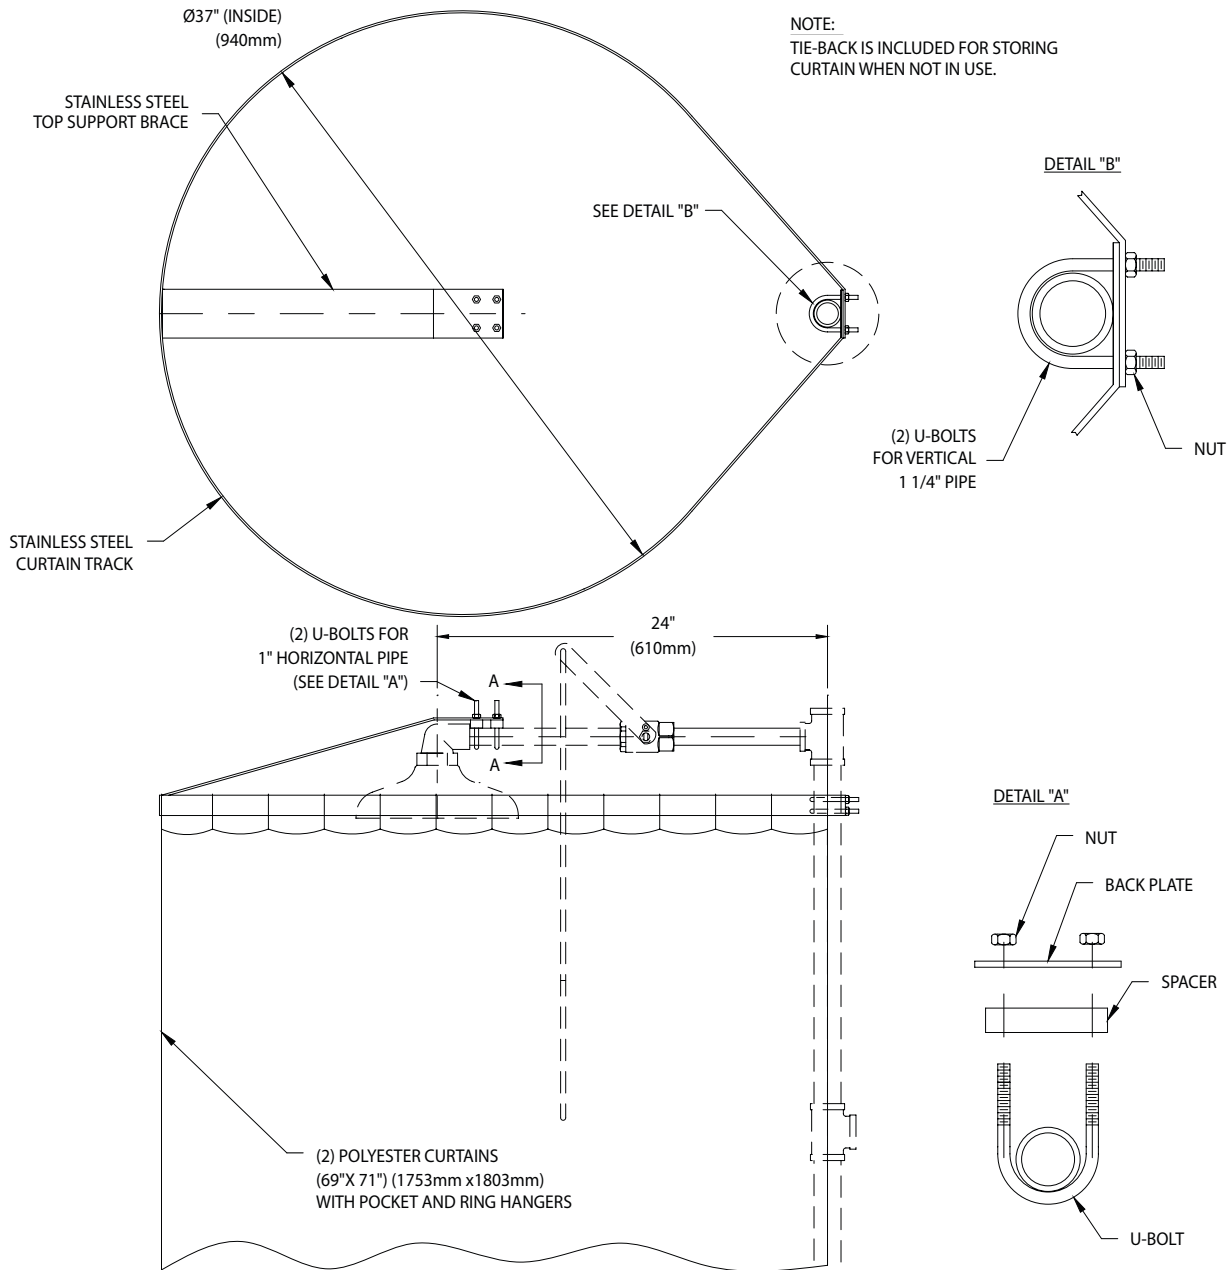

AP250-015 Modesty Curtain for Horizontal Showers and Safety Stations

THIS SPACE FOR ARCHITECT/ENGINEER APPROVAL

Due to continuing product improvement, the information contained in this document is subject to change without notice. All dimensions are $\pm 1/4"$ (6mm). rev. 0717